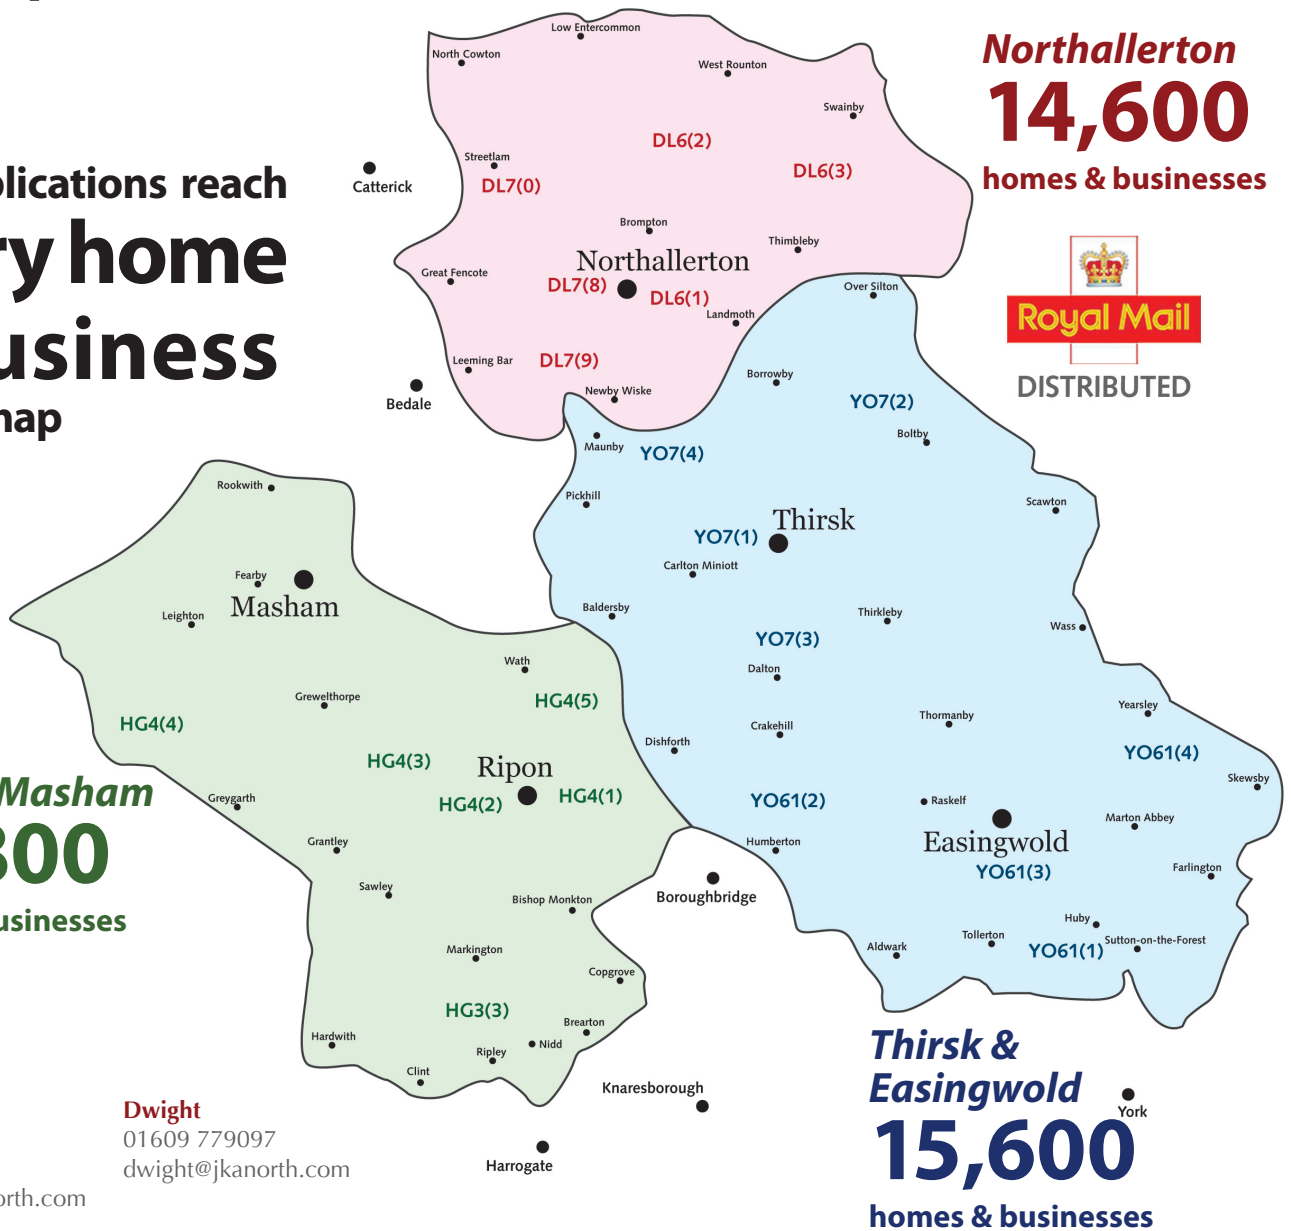

# infocus Distribution Details

Our Publications reach every home & business on this map

Ripon & Masham  
**14,800**  
homes & businesses

**Christine**  
01609 777401  
07742 595747  
christine@jkanorth.com

**Dwight**  
01609 779097  
dwight@jkanorth.com

Northallerton  
**14,600**  
homes & businesses

Thirk & Easingwold  
**15,600**  
homes & businesses

- Guaranteed **100%** coverage of the distribution area.
- Total distribution: **45,000** homes and businesses.